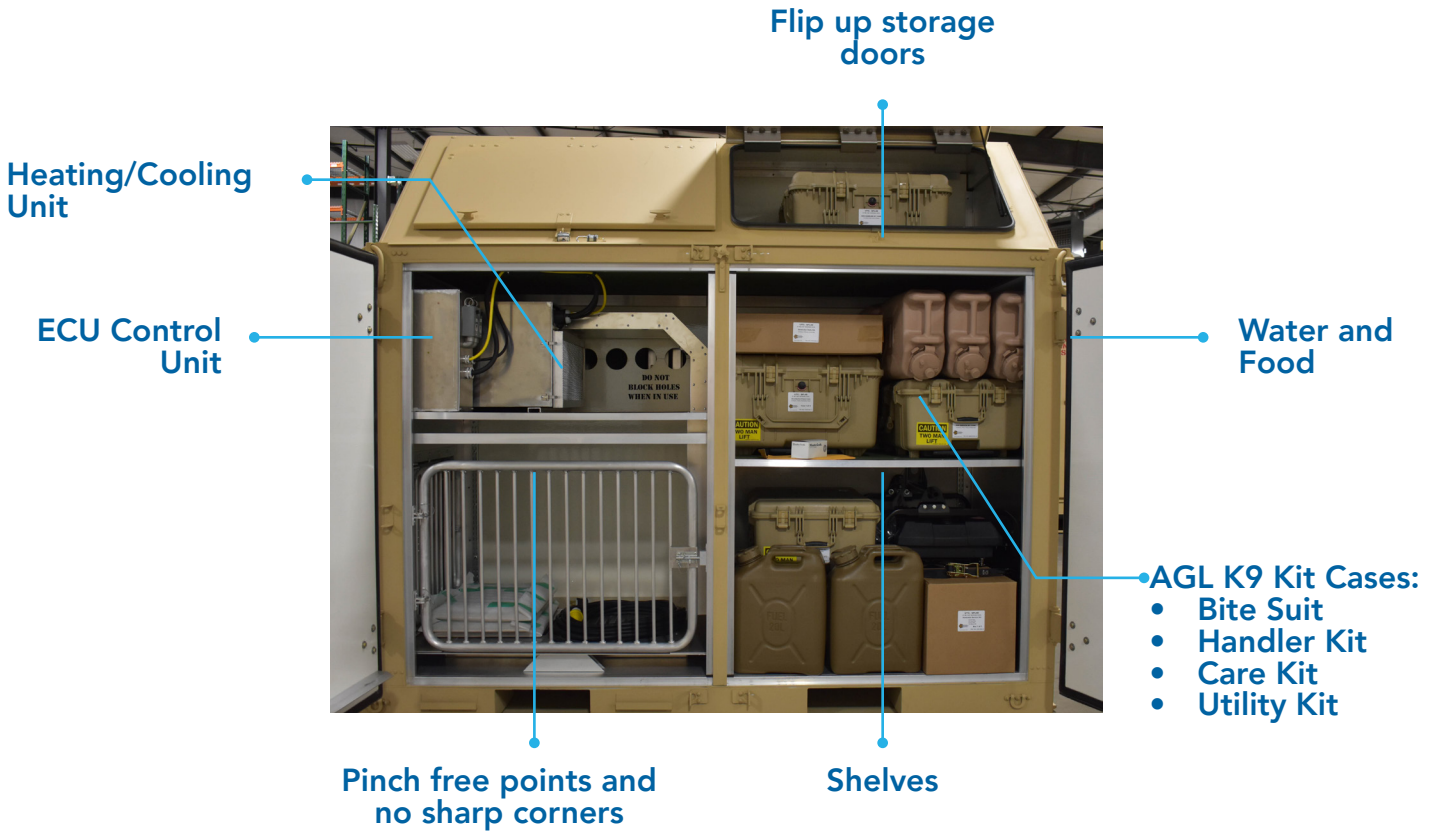

- Exterior dimensions - 108" W X 88" L X 91.35" H
- Weight - 2,300 lbs.
- Payload capacity - 9,240 lbs.
- Max Gross Weight - 11,540 lbs.

Food/water storage and dishes and stake outs

First Aid and grooming supplies

3 piece bite suit and bite sleeve

Harnesses, collars, muzzles and leashes

ISU® 90 KCI Dog Kennel

Military Working Dog Kennel

Expeditionary kennel system and sub-kits. Complete kennel system with support kits for three MWD.