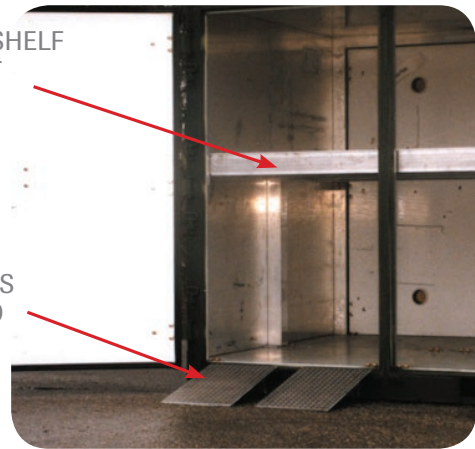

ISU® 96ATV 4-DOOR

ISU® 96ATV 4-DOOR

ISU® 96ATV shown loaded with two small ATV's and two small trailers

FEATURES

- Four doors - two on each 108" side
- Designed for military squad requirement
- Room for two small ATV's*, two small trailers for hauling cargo, fuel, and equipment
- Optimized for maximum cargo flexibility
- Includes 72" support shelf and ATV ramp
- Shelf has 6-point shelf support
- All aluminum extruded, mechanically fastened pallet base - certified not to damage roller system
- Weather, dust and sand proof
- Four-way forkliftable with oversized forklift tubes (13.75" X 4.4")

P/N	NSN	COLOR	GSA	DLA
56179-000	8145-01-465-4180	GREEN	•	
56279-000	8145-01-465-4572	TAN	•	
DIMENSIONS				
EXTERIOR	108"W X 88"L X 96"H			
INTERIOR	418 cu.ft.			
WEIGHT	PAYLOAD CAPACITY	MAXIMUM GROSS WEIGHT		
2,180 lbs.	7,820 lbs.	10,000 lbs.		

6-POINT SHELF SUPPORT

ATV RAMP
INCLUDED

ISU® 96ATV shown with two ATV's loaded

*Not all ATV's will fit in this container. Verify with your regional sales representative if your ATV(s) will fit appropriately. See contact info on page 8.1.1.