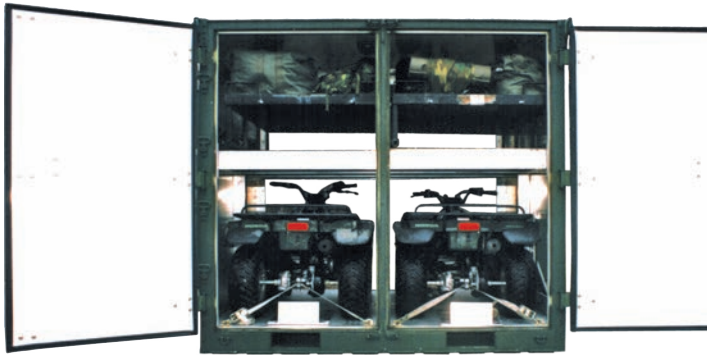

ISU® 96ATV 4-DOOR

ISU® 96ATV 4-DOOR

ISU® 96ATV shown loaded with two small ATV's and two small trailers

FEATURES

- Four doors - two on each 108" side
- Designed for military squad requirement
- Room for two small ATV's*, two small trailers for hauling cargo, fuel, and equipment
- Optimized for maximum cargo flexibility
- Includes 72" support shelf and ATV ramp
- Shelf has 6-point shelf support
- All aluminum extruded, mechanically fastened pallet base - certified not to damage roller system
- Weather, dust and sand proof
- Four-way forkliftable with oversized forklift tubes (13.75" X 4.4")

P/N	NSN	COLOR	GSA	DLA
56179-000	8145-01-465-4180	GREEN	•	
56279-000	8145-01-465-4572	TAN	•	
DIMENSIONS				
EXTERIOR	108"W X 88"L X 96"H			
INTERIOR	418 cu.ft.			
WEIGHT	PAYLOAD CAPACITY	MAXIMUM GROSS WEIGHT		
2,180 lbs.	7,820 lbs.	10,000 lbs.		

6-POINT SHELF SUPPORT

ATV RAMP
INCLUDED

ISU® 96ATV shown with two ATV's loaded

*Not all ATV's will fit in this container. Verify with your regional sales representative if your ATV(s) will fit appropriately. See contact info on page 8.1.1.