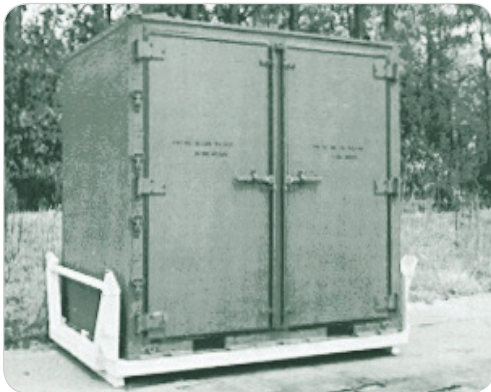

ISU[®] M720/832 Mobilizer Adapter

For Use With Unit Owned M720/832 Mobilizer

ISU-90 on M720/832 Mobilizer Adapter.

M720/832 Mobilizer Adapter.

P/N: 60027-001

NSN: 8145-01-486-2443

Dimensions: 123.5”L x 88”W x 33.6”H

Tare Weight: 1,380 lbs.

Capacity: 12,000 lbs.

Features:

- * Attachment points provided for standard 463 L configured loads
- * 7500 lbs. capacity cargo tie down rings around periphery
- * Non-skid tread plate floor

Capabilities:

- * Allows the use of the Mobilizer in other than container handling situations
- * Carries one (1) fully loaded ISU container, Intex, or standard 463L pallet
- * Allows the use of the Mobilizer as a general purpose flat bed trailer